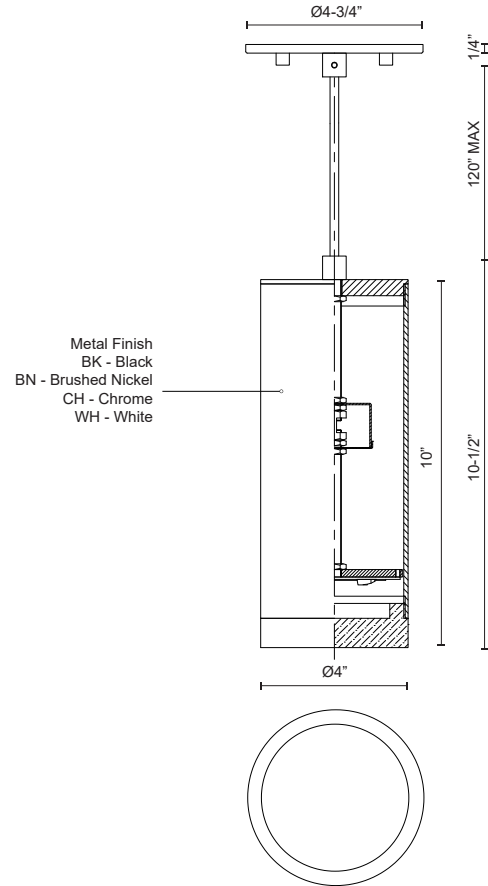

CAMEO 401432-LED

PENDANTS

PROJECT

401432BK-LED
Black

401432BN-LED
Brushed Nickel

401432WH-LED
White

401432CH-LED
Chrome

SPECIFICATION DETAILS

Fixture Dimensions	D4" x H10"
Light Source	AC LED Module
Wattage	11W
Total Lumens	800lm
Delivered Lumens	CH-520lm
Voltage	120V
Color Temperature	3000K
CRI (Ra)	90CRI
Optional Color Temps	2700K - 5000K Available, Minimum Order Quantities Apply
LED Rated Life	50,000 hours
Dimming	100% - 10%, ELV Dimmer (Not Included)
Diffuser Details	Frosted acrylic diffuser
Adjustable	Yes
Wire Length	120" Max
Wire Type	Clear SVT Cord
Minimum Hang Height	12"
Sloped Ceiling Adaptable	Yes
Location	Dry
CEC Title 24 JA8	Yes, JA8-2022
Canopy Dimensions	D4-3/4" x H1/4"
Paint Finish	BK01; BN01; CH01; WH01;

* For custom options, consult factory for details.

* For warranty information, please visit www.kuzcolighting.com/warranty

DESCRIPTION

Single LED cylinder shaped pendant with clear crystal disc. Equipped with our powerful 120V AC LED technology, with metal details in white, black, brushed nickel or chrome finish. Round canopy matches the selected finish.